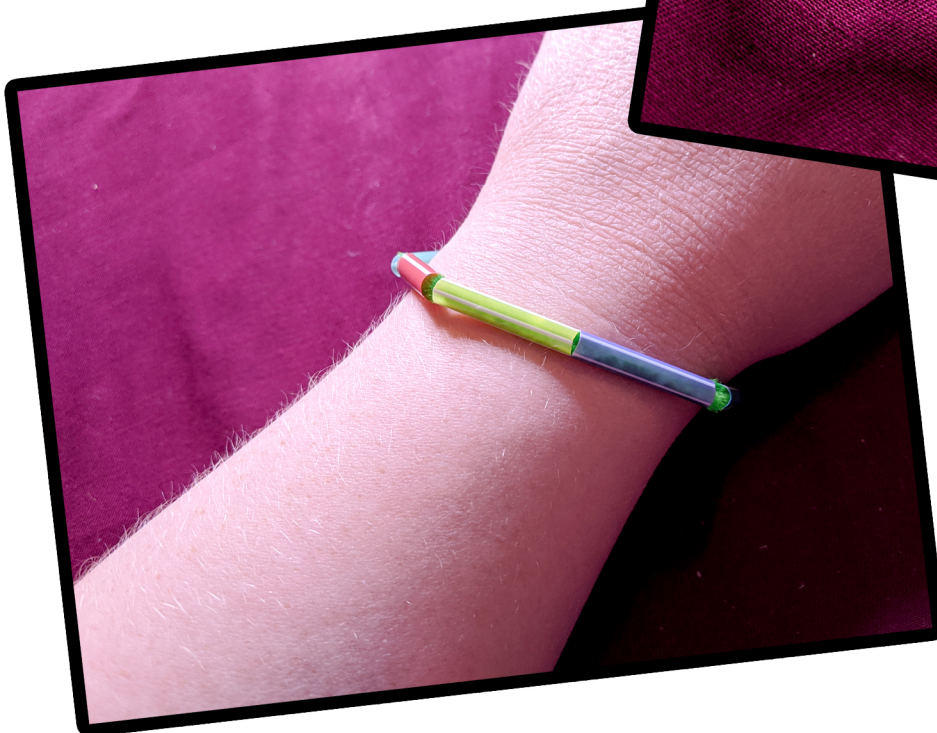

# Make Your Own Straw Bracelet

## Materials Needed:

*Plastic Straws*  
*Scissors*  
*Pipe Cleaner*

We would love to see your  
finished crafts!

Please share your art with us by  
using the hashtag:

**#KayleighsCrafts**

and by tagging Norden Farm  
and Creative Eye.