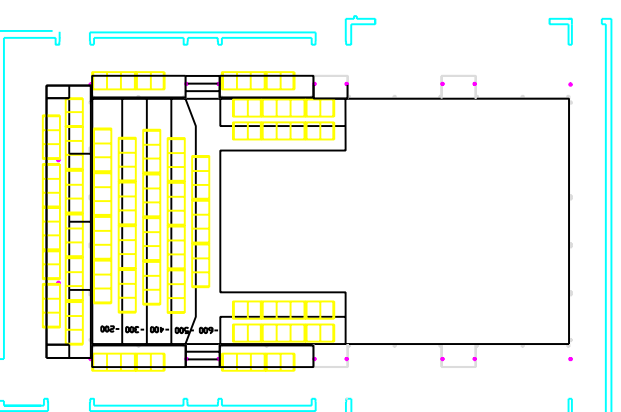

Flat Floor

Sketch 158: Scenario 23 Total Seats: 230
 Basic End Stage

Sketch 148: Scenario 23 Total Seats: 230
 Orchestra

Sketch 203: Scenario 23 Total Seats: 230
 Arena

Sketch 213: Scenario 24 Total Seats: 237
 Thrust Stage 1

Sketch 229: Scenario 21 Total Seats: 140
 Thrust Stage 2

Sketch 228: Scenario 21 Total Seats: 140
 Thrust Stage 3