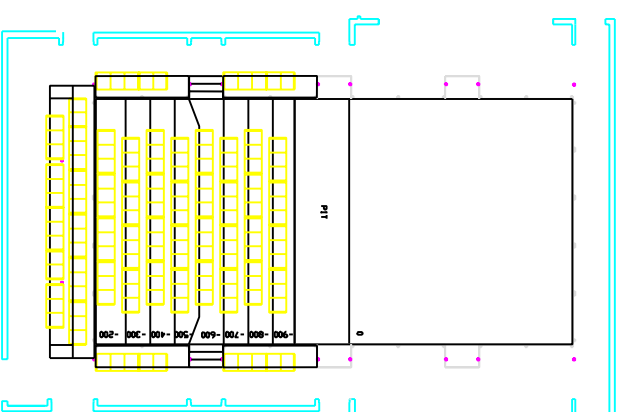

Norden Farm Centre for the Arts
 Courtyard Theatre
 Seating Layouts

NOT TO SCALE

Please speak to us if you are interested in using an alternative seating arrangement. There are implications for cost and programming so please talk to us about this ASAP.

Flat Floor

Sketch 158: Scenario 23 Total Seats: 230
 Basic End Stage

Sketch 148: Scenario 23 Total Seats: 230
 Orchestra

Sketch 203: Scenario 23 Total Seats: 230
 Arena

Sketch 213: Scenario 24 Total Seats: 237
 Thrust Stage 1

Sketch 229: Scenario 21 Total Seats: 140
 Thrust Stage 2

Sketch 228: Scenario 21 Total Seats: 140
 Thrust Stage 3