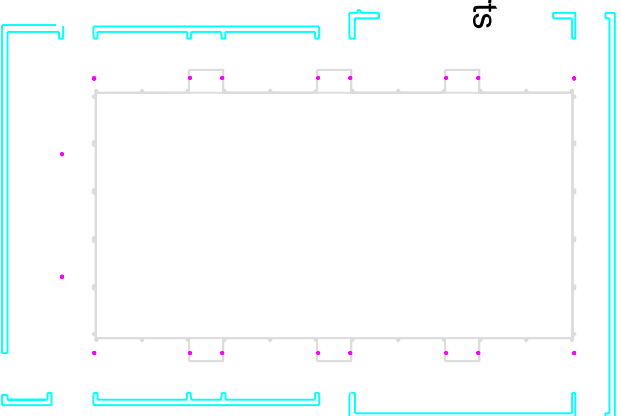

Flat Floor

Sketch 158: Scenario 23 Total Seats: 230
 Basic End Stage

Sketch 148: Scenario 23 Total Seats: 230
 Orchestra

Sketch 203: Scenario 23 Total Seats: 230
 Arena

Sketch 213: Scenario 24 Total Seats: 237
 Thrust Stage 1