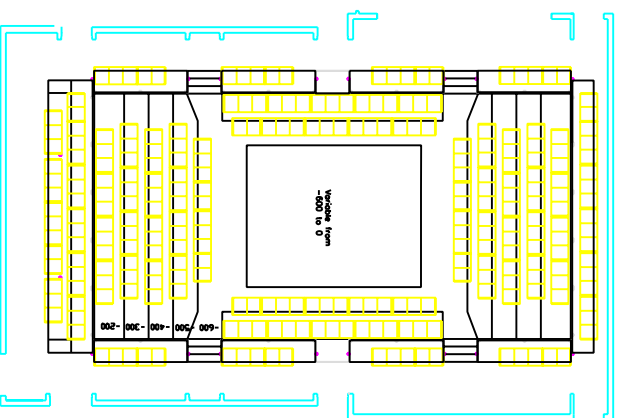

Norden Farm Centre for the Arts
 Courtyard Theatre
 Seating Layouts

NOT TO SCALE

Please speak to us if you are interested in using an alternative seating arrangement. There are implications for cost and programming so please talk to us about this ASAP.

Flat Floor

Sketch 158: Scenario 23 Total Seats: 230
 Basic End Stage

Sketch 148: Scenario 23 Total Seats: 230
 Orchestra

Sketch 203: Scenario 23 Total Seats: 230
 Arena

Sketch 213: Scenario 24 Total Seats: 237
 Thrust Stage 1

Sketch 229: Scenario 21 Total Seats: 140
 Thrust Stage 2

Sketch 228: Scenario 21 Total Seats: 140
 Thrust Stage 3