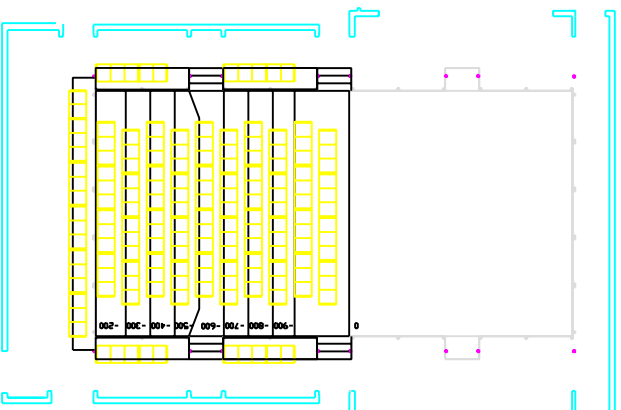

Norden Farm Centre for the Arts
 Courtyard Theatre
 Seating Layouts

NOT TO SCALE

Please speak to us if you are interested in using an alternative seating arrangement. There are implications for cost and programming so please talk to us about this ASAP.

Flat Floor

Sketch 158: Scenario 23 Total Seats: 230
 Basic End Stage

Sketch 148: Scenario 23 Total Seats: 230
 Orchestra

Sketch 203: Scenario 23 Total Seats: 230
 Arena

Sketch 213: Scenario 24 Total Seats: 237
 Thrust Stage 1

Sketch 229: Scenario 21 Total Seats: 140
 Thrust Stage 2

Sketch 228: Scenario 21 Total Seats: 140
 Thrust Stage 3